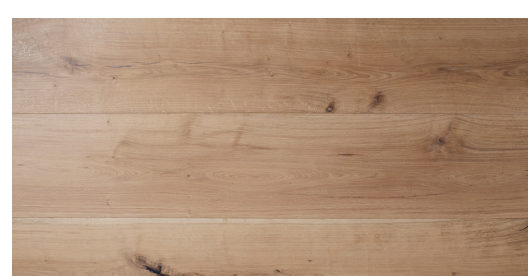

GRANDE RUSTIC

DATA SHEET

FINISH

These are the most popular customised colour options.

The grande, extra wide-plank flooring range with its generous formats, diverse application options, and unparalleled quality, is one of the showpieces in the Oggie's product range.

2K Lacquer

Brazil Brown

Castle Grey

Extra Grey

Carbon Black Oil

Natural Oil

White Oil

Smoke Brown

Nightshade

PRODUCT DETAILS

Construction	Engineered
Species	Oak
Grade	Rustic
Surface	Hand-chiselled with raised knots
Pattern	Strip pattern
Profile	Tongue and groove
Edge Profile	Bevelled edge
Top Layer	4mm or 6mm solid European oak
Backing	Birch and poplar multiply