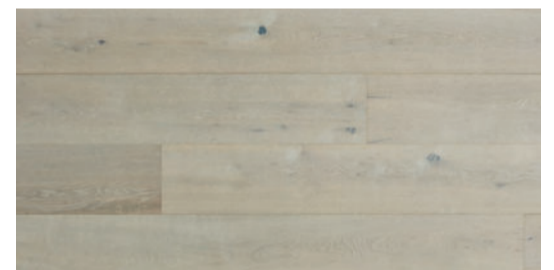

CRUDO RUSTIC

DATA SHEET

FINISH

These are the most popular customised colour options.

Rustic planks come with many knots and are made up from wood chosen for its outstanding character.

2K Lacquer

Smoke Brown

COLOUR LAB FINISH

Our new Dutch finishing line is the most technologically advanced colour finishing plant in Africa. In the Crudo Rustic range you can create your custom colour finish in UV oil or commercial grade Diamond oil. Here are the popular UV oiled finishes.

White

Smoke Brown

Puro Ice

Puro Grey

Natural

Grey

Carbon Black

Arctic White

PRODUCT DETAILS

Construction	Engineered
Species	Oak
Grade	Rustic (more knots)
Pattern	Strip pattern

Profile	Tongue and groove
---------	-------------------

Edge Profile	Bevelled edge
--------------	---------------