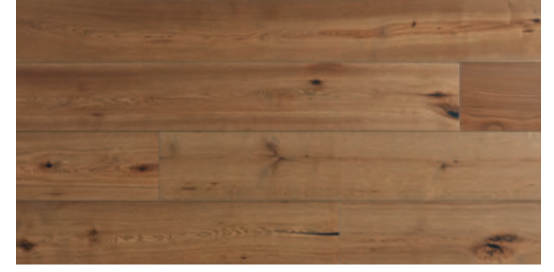

CRUDO RUSTIC

DATA SHEET

FINISH

These are the most popular customised colour options.

Rustic planks come with many knots and are made up from wood chosen for its outstanding character.

2K Lacquer

Smoke Brown

COLOUR LAB FINISH

Our new Dutch finishing line is the most technologically advanced colour finishing plant in Africa. In the Crudo Rustic range you can create your custom colour finish in UV oil or commercial grade Diamond oil. Here are the popular UV oiled finishes.

White

Smoke Brown

Puro Ice

Puro Grey

Natural

Grey

Carbon Black

Arctic White