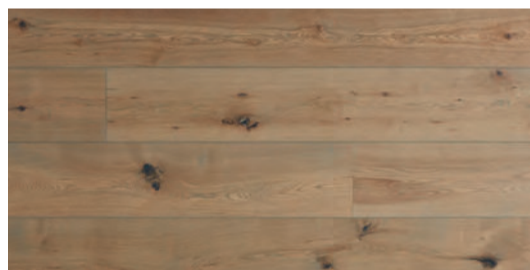

CRUDO RUSTIC

DATA SHEET

FINISH

These are the most popular customised colour options.

Rustic planks come with many knots and are made up from wood chosen for its outstanding character.

2K Lacquer

Smoke Brown

COLOUR LAB FINISH

Our new Dutch finishing line is the most technologically advanced colour finishing plant in Africa. In the Crudo Rustic range you can create your custom colour finish in UV oil or commercial grade Diamond oil. Here are the popular UV oiled finishes.

White

Smoke Brown

Puro Ice

Puro Grey

Natural

Grey

Carbon Black

Arctic White