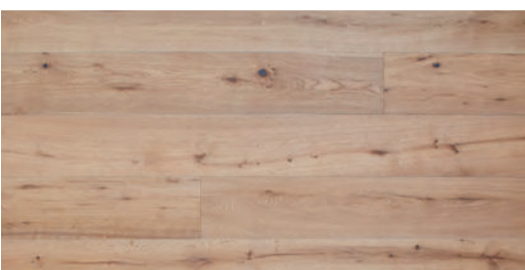

CRUDO RUSTIC

DATA SHEET

FINISH

These are the most popular customised colour options.

Rustic planks come with many knots and are made up from wood chosen for its outstanding character.

White Oil

COLOUR LAB FINISH

Our new Dutch finishing line is the most technologically advanced colour finishing plant in Africa. In the Crudo Rustic range you can create your custom colour finish in UV oil or commercial grade Diamond oil. Here are the popular UV oiled finishes.

PRODUCT DETAILS

Construction	Engineered
Species	Oak
Grade	Rustic (more knots)
Pattern	Strip pattern

Profile	Tongue and groove

Edge Profile	Bevelled edge

Top Layer	4mm solid European oak

Backing	Birch and poplar multiply

PLANK SIZES

Thickness	Width	Length
15/4 ×	190 ×	1900mm
15/4 ×	220 ×	2200mm
15/4 ×	260 ×	2800mm

INSTALLATION METHOD

Glue Down Elastomeric
Floated on underlay

TECHNICAL CRITERIA

Origin	Europe
Formaldehyde	Emission E1
Pentachlorophenol	Emission <5ppm
Slip Testing	65 PTV
European reaction to fire classification	Cfl-s1
Thermal Conductivity	0.17 W/m
Underfloor Heating	Temperature compliant to max 26°C

Cape Town: 021 510 2846 | Paarden Eiland
Johannesburg: 011 262 3117 | Sandton
Durban: 031 000 1000 | Umhlanga
nick@oggie.co.za
www.oggieflooring.com