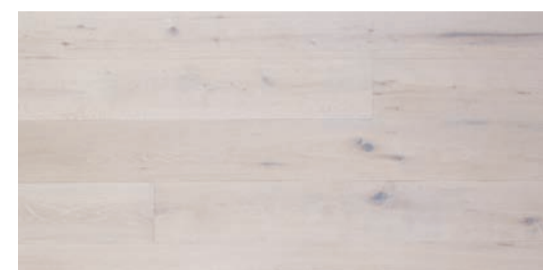

CRUDO RUSTIC

DATA SHEET

FINISH	These are the most popular customised colour options.
---------------	-------------------------------------------------------

Rustic planks come with many knots and are made up from wood chosen for its outstanding character.

2K Lacquer

Smoke Brown

Nightshade

Arctic White

White Oil

Natural Oil

Carbon Black Oil

Extra Grey

Castle Grey

Brazil Brown

COLOUR LAB FINISH

Our new Dutch finishing line is the most technologically advanced colour finishing plant in Africa. In the Crudo Rustic range you can create your custom colour finish in UV oil or commercial grade Diamond oil. Here are the popular UV oiled finishes.

Grey

Smoke Brown

Carbon Black

Puro Grey

PRODUCT DETAILS	
Construction	Engineered
Species	Oak
Grade	Rustic (more knots)
Pattern	Strip pattern
Profile	Tongue and groove
Edge Profile	Bevelled edge
Top Layer	4mm solid European oak
Backing	Birch and poplar multiply