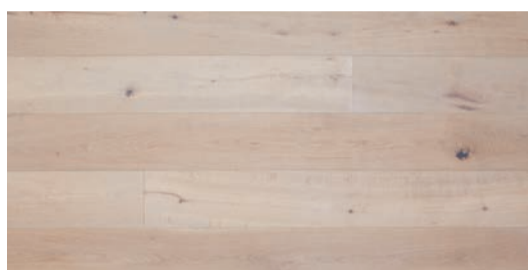

CRUDO RUSTIC

DATA SHEET

FINISH	These are the most popular customised colour options.
---------------	-------------------------------------------------------

Rustic planks come with many knots and are made up from wood chosen for its outstanding character.

2K Lacquer

Smoke Brown

Nightshade

Arctic White

White Oil

Natural Oil

Carbon Black Oil

Extra Grey

Castle Grey

Brazil Brown

COLOUR LAB FINISH

Our new Dutch finishing line is the most technologically advanced colour finishing plant in Africa. In the Crudo Rustic range you can create your custom colour finish in UV oil or commercial grade Diamond oil. Here are the popular UV oiled finishes.

Grey

Smoke Brown

Carbon Black

Puro Grey

PRODUCT DETAILS	
Construction	Engineered
Species	Oak
Grade	Rustic (more knots)
Pattern	Strip pattern
Profile	Tongue and groove
Edge Profile	Bevelled edge
Top Layer	4mm solid European oak
Backing	Birch and poplar multiply