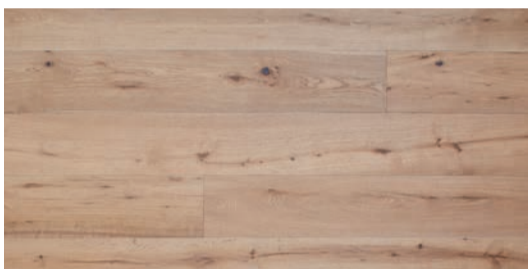

CRUDO RUSTIC

DATA SHEET

FINISH	These are the most popular customised colour options.
---------------	-------------------------------------------------------

Rustic planks come with many knots and are made up from wood chosen for its outstanding character.

2K Lacquer

Smoke Brown

Nightshade

Arctic White

White Oil

Natural Oil

Carbon Black Oil

Extra Grey

Castle Grey

Brazil Brown

COLOUR LAB FINISH

Our new Dutch finishing line is the most technologically advanced colour finishing plant in Africa. In the Crudo Rustic range you can create your custom colour finish in UV oil or commercial grade Diamond oil. Here are the popular UV oiled finishes.

Grey

Smoke Brown

Carbon Black

Puro Grey

PRODUCT DETAILS	
Construction	Engineered
Species	Oak
Grade	Rustic (more knots)
Pattern	Strip pattern
Profile	Tongue and groove
Edge Profile	Bevelled edge
Top Layer	4mm solid European oak
Backing	Birch and poplar multiply