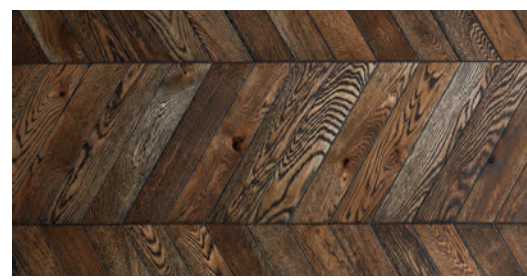

Carbon Black Oil