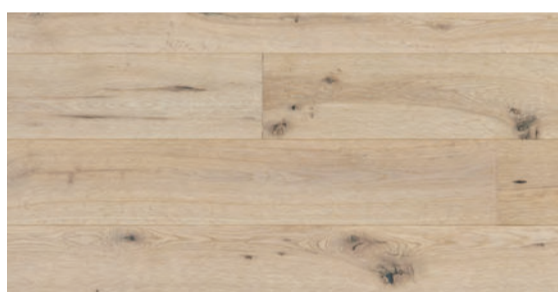

LIVELLO

DATA SHEET

FINISH

Pre-finished with multiple coats of WOCA Denmark White Mist UV Oil.

Livello has expressive personality, with a lot of character and many long feature streaky knots. It is brushed and whitewashed to accentuate the texture of the grain, creating a warm and modern atmosphere.

Extra Rustic 148 Brushed

Extra Rustic 240 Brushed

PRODUCT DETAILS

Construction

Engineered

Species

Oak

Grade

Extra Rustic

Pattern

Strip pattern

Profile

Tongue and groove

Edge Profile

Bevelled edge

Top Layer

3-4mm solid oak

Backing

Birch and poplar multiply

PLANK SIZES

Thickness

Width

Length

14/3 x 148 x 1900mm